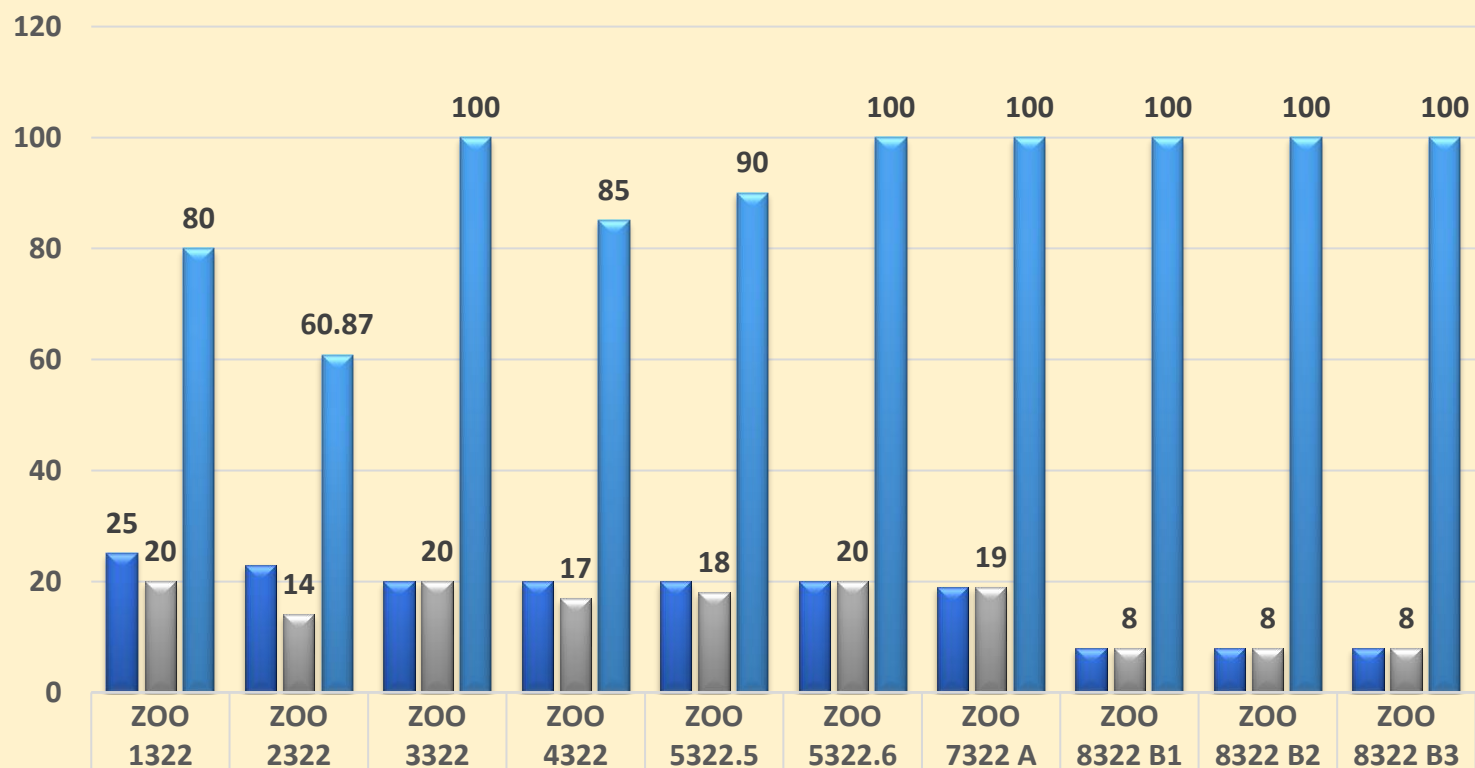

DEPARTMENT OF ZOOLOGY
BZC EM -RESULTS ANALYSIS
2017-20

No of Students Apppeared	25	23	20	20	20	20	19	8	8	8
No of Students Passes	20	14	20	17	18	20	19	8	8	8
Pass Percentage	80	60.87	100	85	90	100	100	100	100	100

PAPER CODES IN SEMESTERS

■ No of Students Apppeared
 ■ No of Students Passes
 ■ Pass Percentage